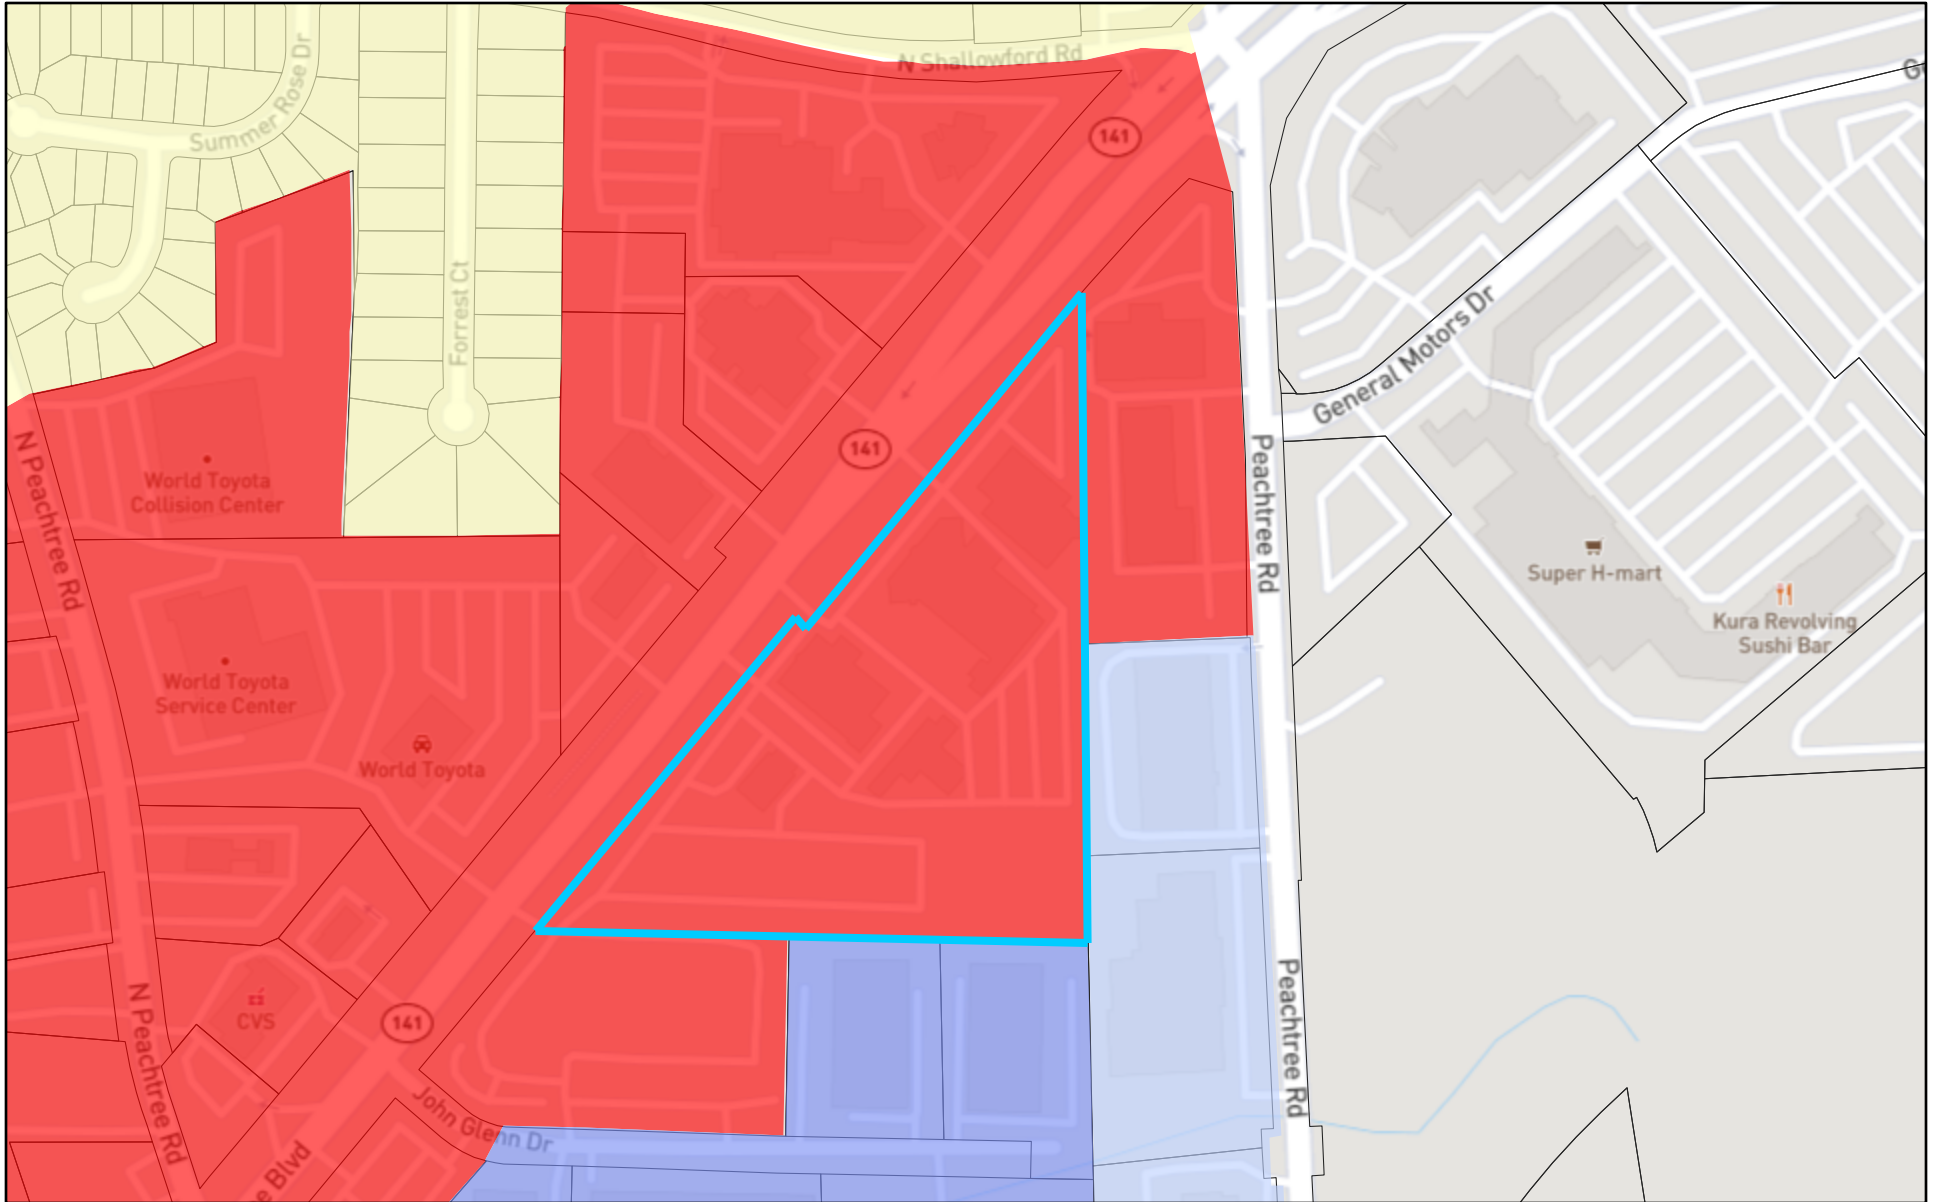

5805 Peachtree Blvd - Aerial

3/11/2021, 9:27:54 AM

-  DeKalb County Tax Parcels
-  Green: Band_2
-  Blue: Band_3
-  Red: Band_1

1:4,514

© OpenStreetMap (and) contributors, CC-BY-SA

5805 Peachtree Blvd - Location

3/11/2021, 9:29:53 AM

 DeKalb County Tax Parcels

 City Boundary

1:4,514

© OpenStreetMap (and) contributors, CC-BY-SA

5805 Peachtree Blvd - Zoning

3/11/2021, 9:28:41 AM

Zoning Districts

 CC	 I	 NR-1
 IT		DeKalb County Tax Parcels

1:4,514

© OpenStreetMap (and) contributors, CC-BY-SA