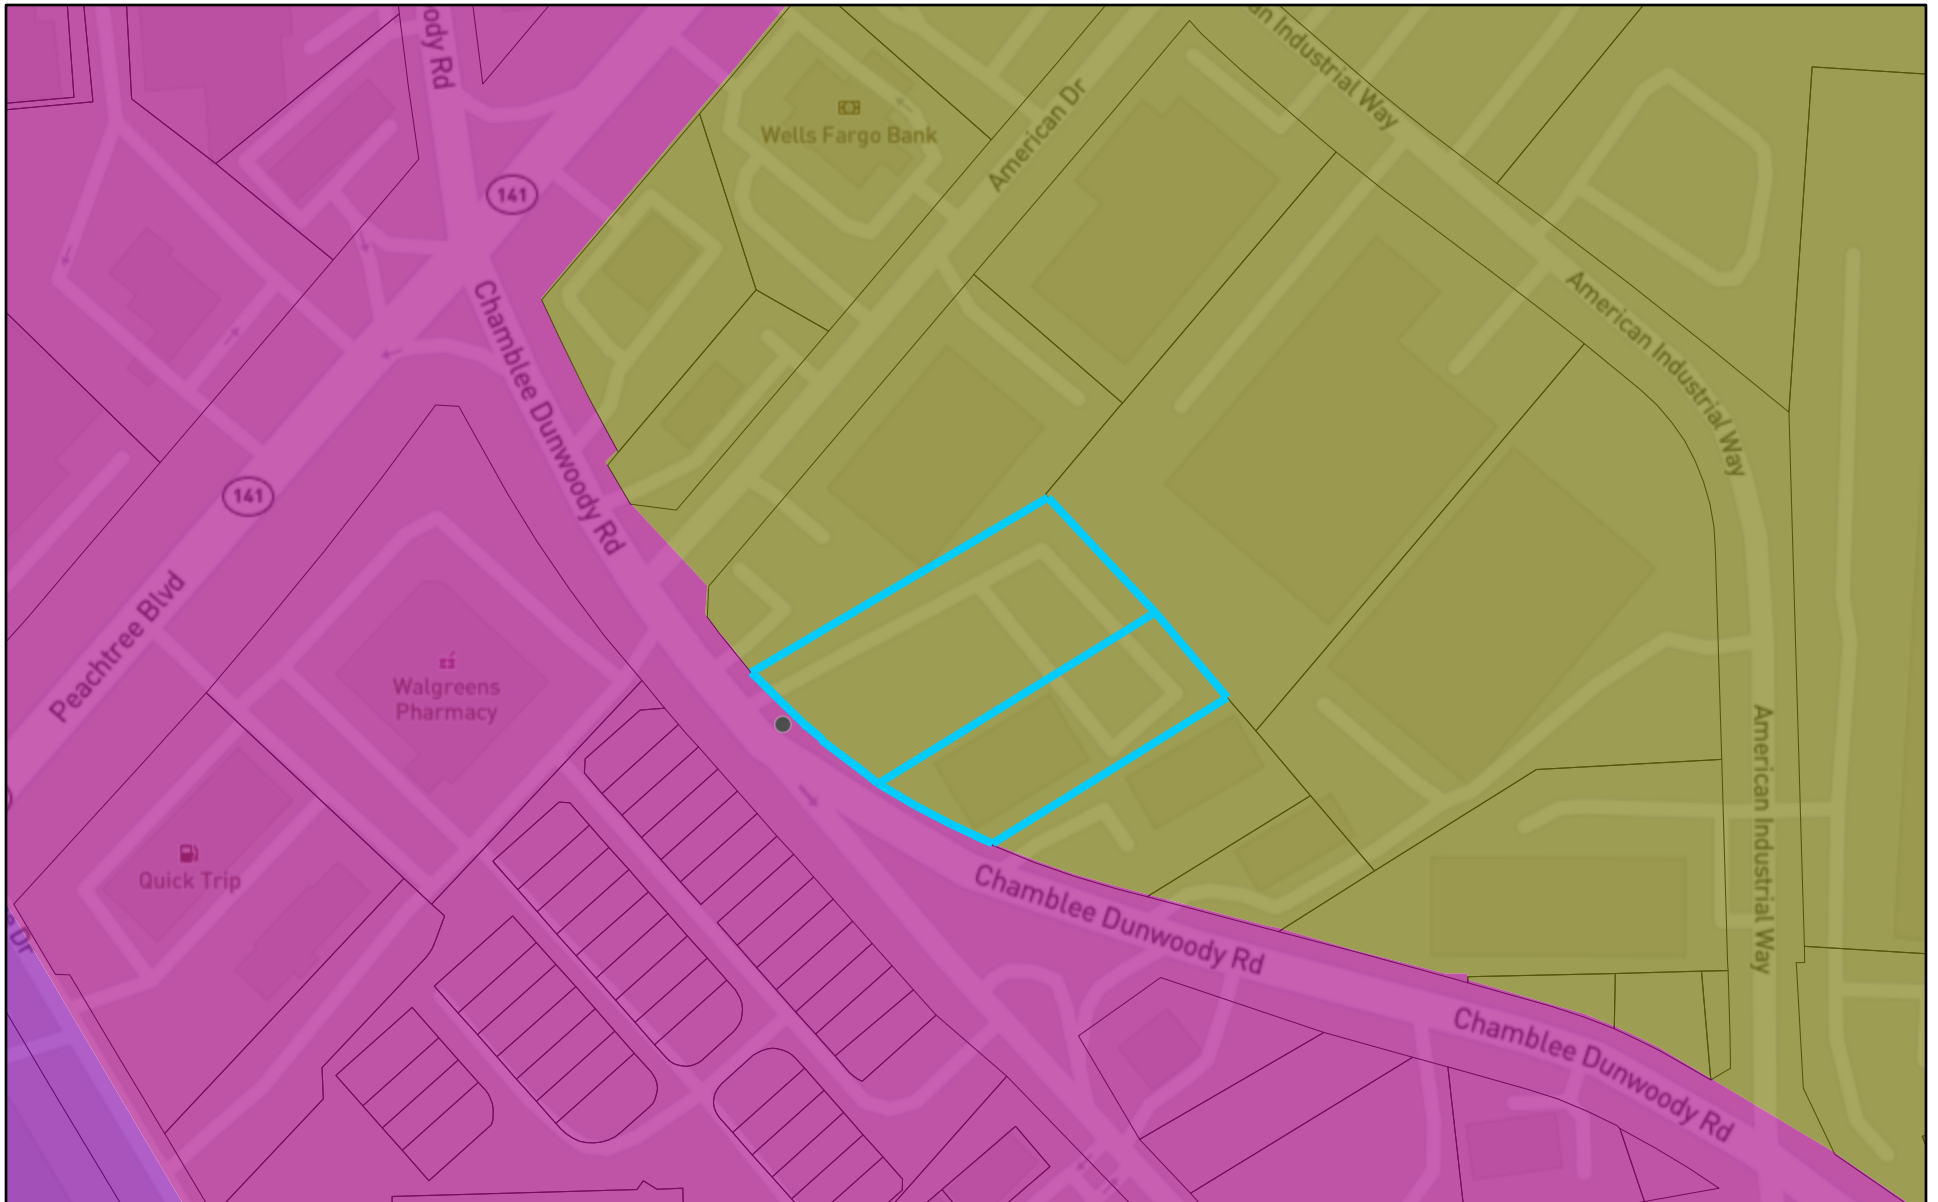

3543 & 3553 Chamblee Dunwoody Rd - Aerial

3/11/2021, 9:19:41 AM

1:2,257

Address
DeKalb County Tax Parcels

2020 Aerial Imagery
Red: Band_1

Green: Band_2
Blue: Band_3

© OpenStreetMap (and) contributors, CC-BY-SA

3543 & 3553 Chamblee Dunwoody Rd - Location

3/11/2021, 9:17:05 AM

1:2,257

Address
DeKalb County Tax Parcels

© OpenStreetMap (and) contributors, CC-BY-SA

3543 & 3553 Chamblee Dunwoody Rd - Zoning

3/11/2021, 9:16:03 AM

- Address
- Zoning Districts
 - VC
 - PUD
 - TOD
- DeKalb County Tax Parcels

1:2,257

© OpenStreetMap (and) contributors, CC-BY-SA