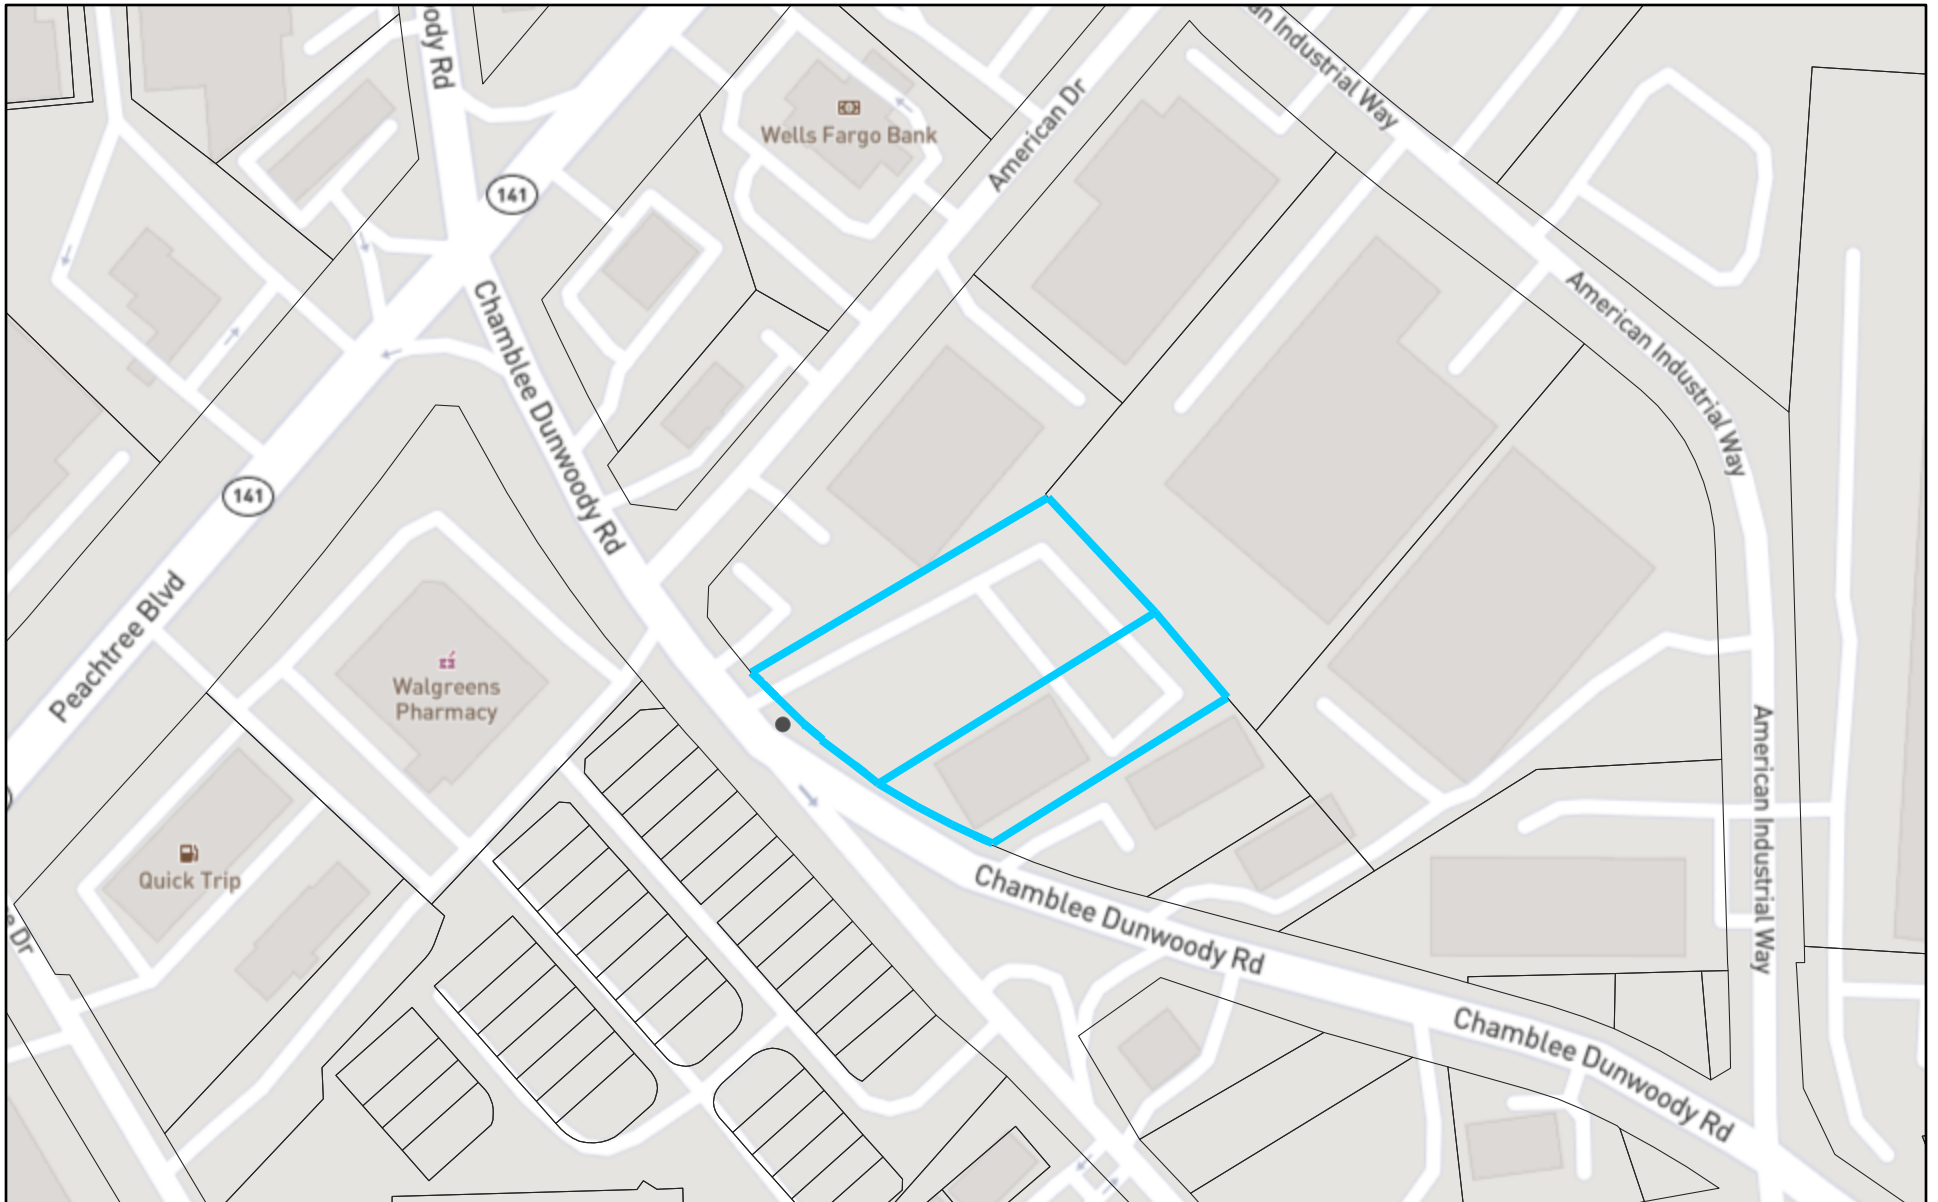

3543 & 3553 Chamblee Dunwoody Rd - Aerial

3/11/2021, 9:19:41 AM

1:2,257

Address
DeKalb County Tax Parcels

2020 Aerial Imagery
Red: Band_1

Green: Band_2
Blue: Band_3

© OpenStreetMap (and) contributors, CC-BY-SA

3543 & 3553 Chamblee Dunwoody Rd - Location

3/11/2021, 9:17:05 AM

1:2,257

Address
DeKalb County Tax Parcels

© OpenStreetMap (and) contributors, CC-BY-SA

3543 & 3553 Chamblee Dunwoody Rd - Zoning

3/11/2021, 9:16:03 AM

- Address
- Zoning Districts
 - VC
 - PUD
 - TOD
- DeKalb County Tax Parcels

1:2,257

© OpenStreetMap (and) contributors, CC-BY-SA